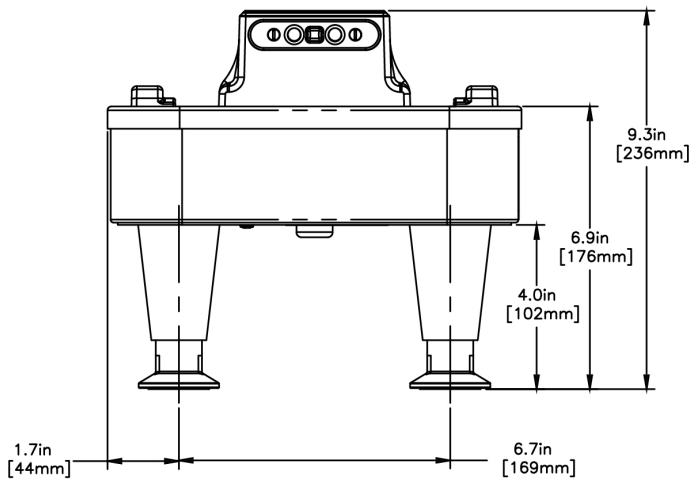

Agency:

Specifications

Product #: 27825.0200

Finish: Stainless

Legs: 4" Stainless Steel Legs

Additional Features

Electrical & Capacity

Volts*	Amps	Watts	Cord Attached	Plug Type	8oz cups/hr 236ml cups/hr	Input H ² O Temp.	Phase	# Wires plus Ground	Hertz
120	0.7	85	Yes	NEMA 5-15P	-	60°F (15.5°C)	1	2	60

Last Updated:
11/30/2023

	Unit			Shipping				
	Height	Width	Depth	Height	Width	Depth	Weight	Volume
English	9.3 in.	10.2 in.	11.8 in.	11.4 in.	13.0 in.	14.0 in.	17.000 lbs	1.198 ft ³
Metric	23.6 cm	25.9 cm	30.0 cm	28.9 cm	33.0 cm	35.6 cm	7.711 kgs	0.034 m ³