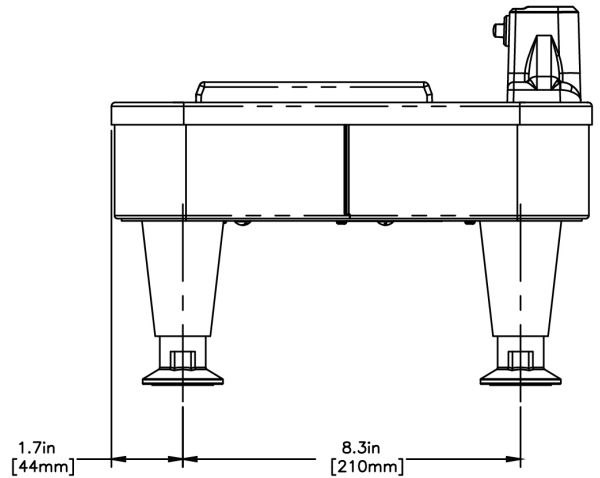

Agency:

Specifications

Product #: 27825.0200

Finish: Stainless

Legs: 4" Stainless Steel Legs

Additional Features

Electrical & Capacity

Volts*	Amps	Watts	Cord Attached	Plug Type	8oz cups/hr 236ml cups/hr	Input H ² O Temp.	Phase	# Wires plus Ground	Hertz
120	0.7	85	Yes	NEMA 5-15P	-	60°F (15.5°C)	1	2	60

Last Updated:
11/30/2023

	Unit			Shipping				
	Height	Width	Depth	Height	Width	Depth	Weight	Volume
English	9.3 in.	10.2 in.	11.8 in.	11.4 in.	13.0 in.	14.0 in.	17.000 lbs	1.198 ft ³
Metric	23.6 cm	25.9 cm	30.0 cm	28.9 cm	33.0 cm	35.6 cm	7.711 kgs	0.034 m ³