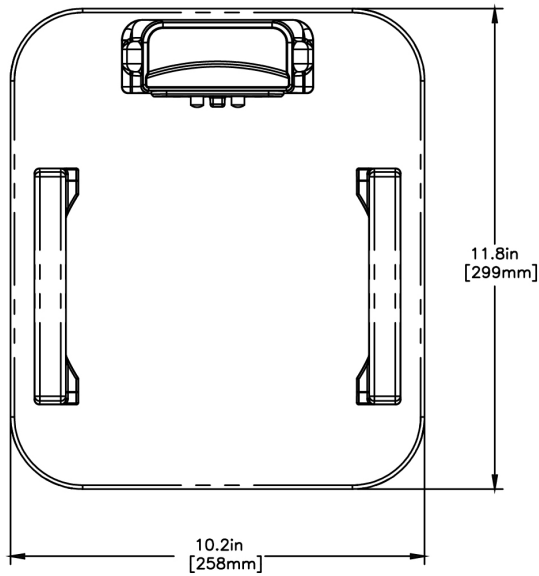

Agency:

Specifications

Product #: 27825.0200

Finish: Stainless

Legs: 4" Stainless Steel Legs

Additional Features

Electrical & Capacity

Volts*	Amps	Watts	Cord Attached	Plug Type	8oz cups/hr 236ml cups/hr	Input H ² O Temp.	Phase	# Wires plus Ground	Hertz
120	0.7	85	Yes	NEMA 5-15P	-	60°F (15.5°C)	1	2	60

Last Updated:
11/30/2023

	Unit			Shipping				
	Height	Width	Depth	Height	Width	Depth	Weight	Volume
English	9.3 in.	10.2 in.	11.8 in.	11.4 in.	13.0 in.	14.0 in.	17.000 lbs	1.198 ft ³
Metric	23.6 cm	25.9 cm	30.0 cm	28.9 cm	33.0 cm	35.6 cm	7.711 kgs	0.034 m ³